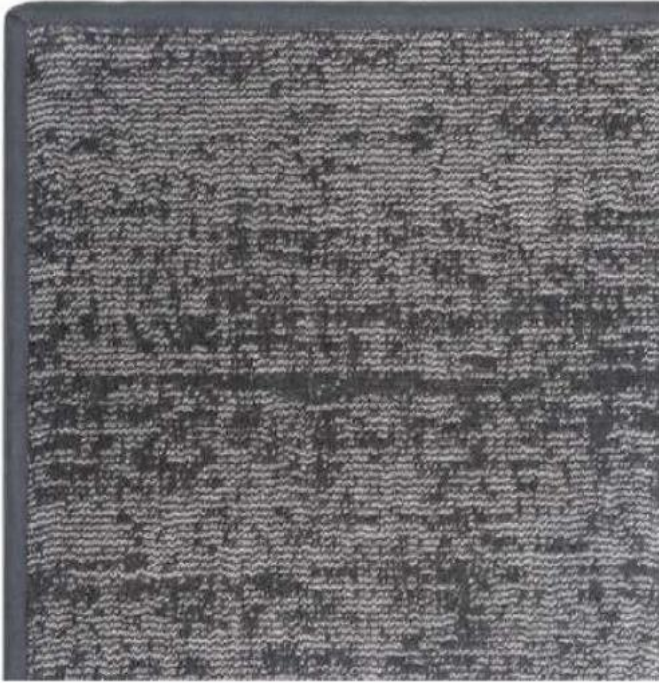

SHABBY

BORDERS

PANAMA BLIND 1 CM