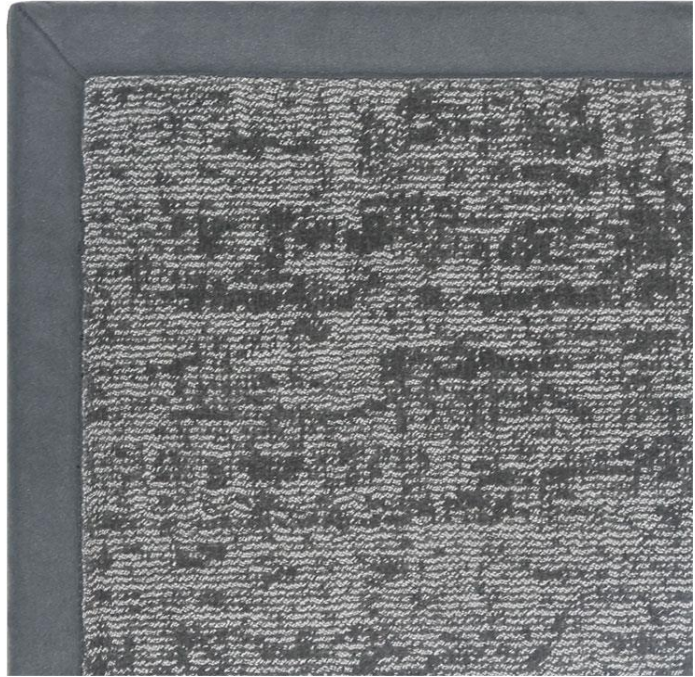

SHABBY

DE DIMORA

Tip-Shear production

100% Pure Wool

Thickness: 9 mm – Weight: 1710 gr / sqm

Custom size service: Roll with width 2 or 4 meters

20 production days

Suitable for custom made rugs or wall to wall

SHABBY

AURORA

COMET

COSMOS

NEBULA

POLARIS

STELLAR

SHABBY

BORDERS

PANAMA BLIND 1 CM

PANAMA NARROW 3 CM

PANAMA MEDIUM 5,5 CM

PANAMA LARGE 10 CM