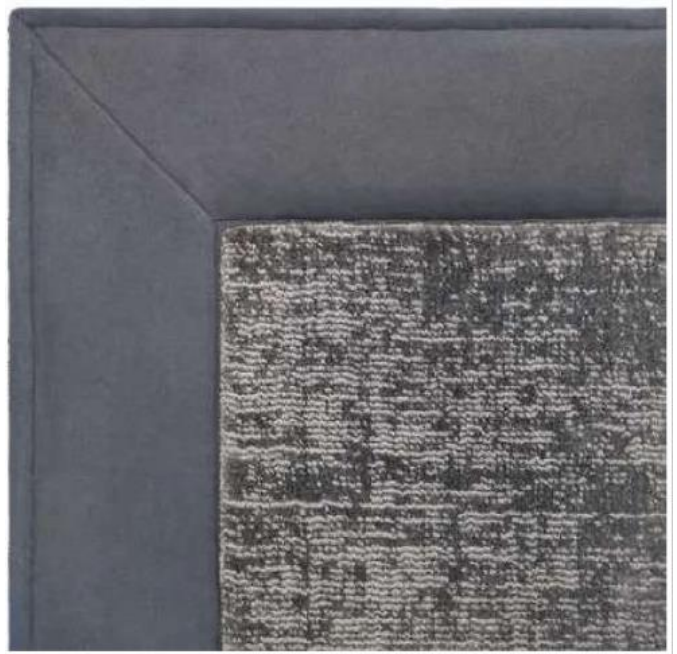

SHABBY

DE DIMORA

Tip-Shear production

100% Pure Wool

Thickness: 9 mm – Weight: 1710 gr / sqm

Custom size service: Roll with width 2 or 4 meters

20 production days

Suitable for custom made rugs or wall to wall

SHABBY

AURORA

COMET

COSMOS

NEBULA

POLARIS

STELLAR

SHABBY

BORDERS

PANAMA BLIND 1 CM

PANAMA NARROW 3 CM

PANAMA MEDIUM 5,5 CM

PANAMA LARGE 10 CM